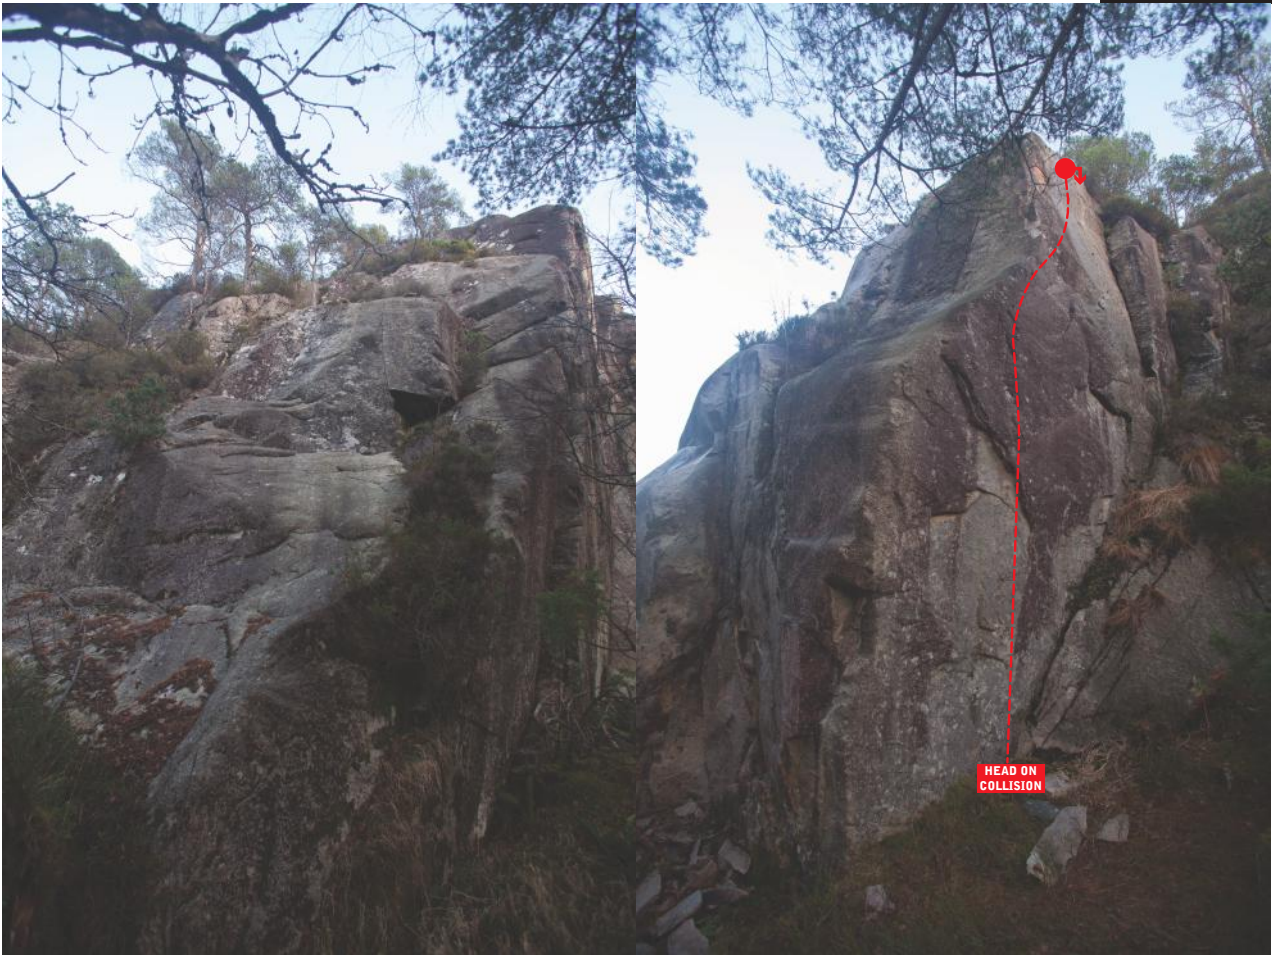

*****Drango tower, 6+**

16m, nat. sikret, snufeste.
Jan Bartl, 11.06.2022

***Lyngsdiederet, 5+**

18m, nat. sikret, snufeste.
Jan Bartl, 19.10.2022

****Head on collision, 8/8+**

12m, 5 bb, snufeste.

Øyvind Halmrast, 27.08.2022